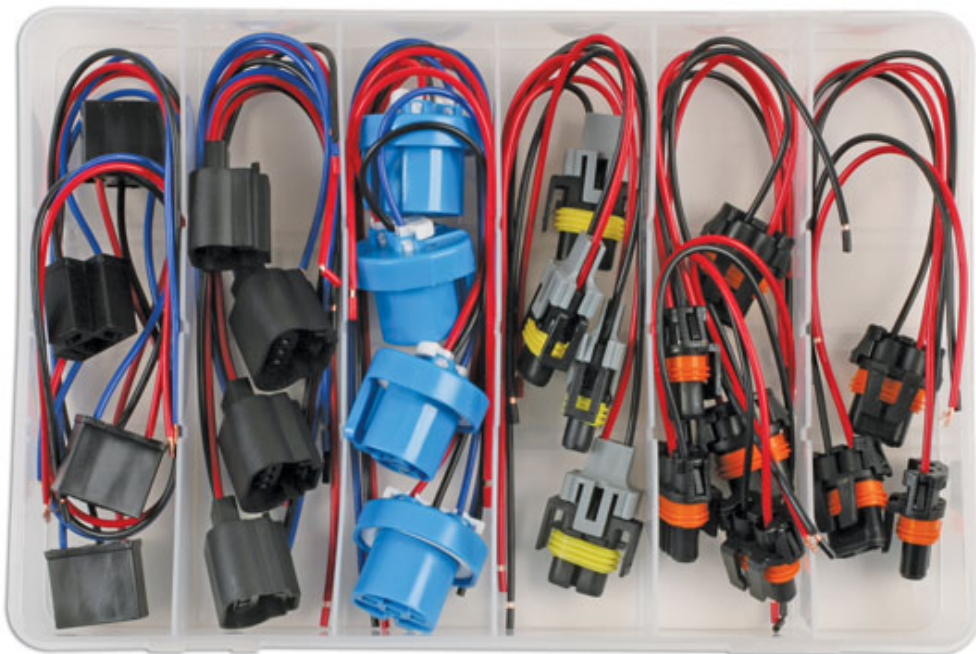

Assorted Ford & Vauxhall Headlight Electrical Connector

A popular assortment of electrical connectors to suit Ford and Vauxhall/Opel vehicles. Kit contains 3 types of 2 and 3 pin connectors; each connector comes complete with 200mm of cable. An ideal assortment for any automotive electrical engineer working on sensor or harness repairs.

Additional Information

- Headlight electrical harness connectors complete with cable to suit Ford and Vauxhall/Opel vehicles.
- Kit contains: 2-pin and 3-pin connectors with 200mm cables.
- 3-pin halogen headlight connectors with 200mm cables, 2-pin fog lamp and speed sensor connectors with 200mm cables.
- 2-pin low beam headlight connectors with 200mm cables, 2-pin high beam headlight connectors with 200mm cables.
- All sensors come complete with terminals and seals and are available as replacements supplied in blister packs.